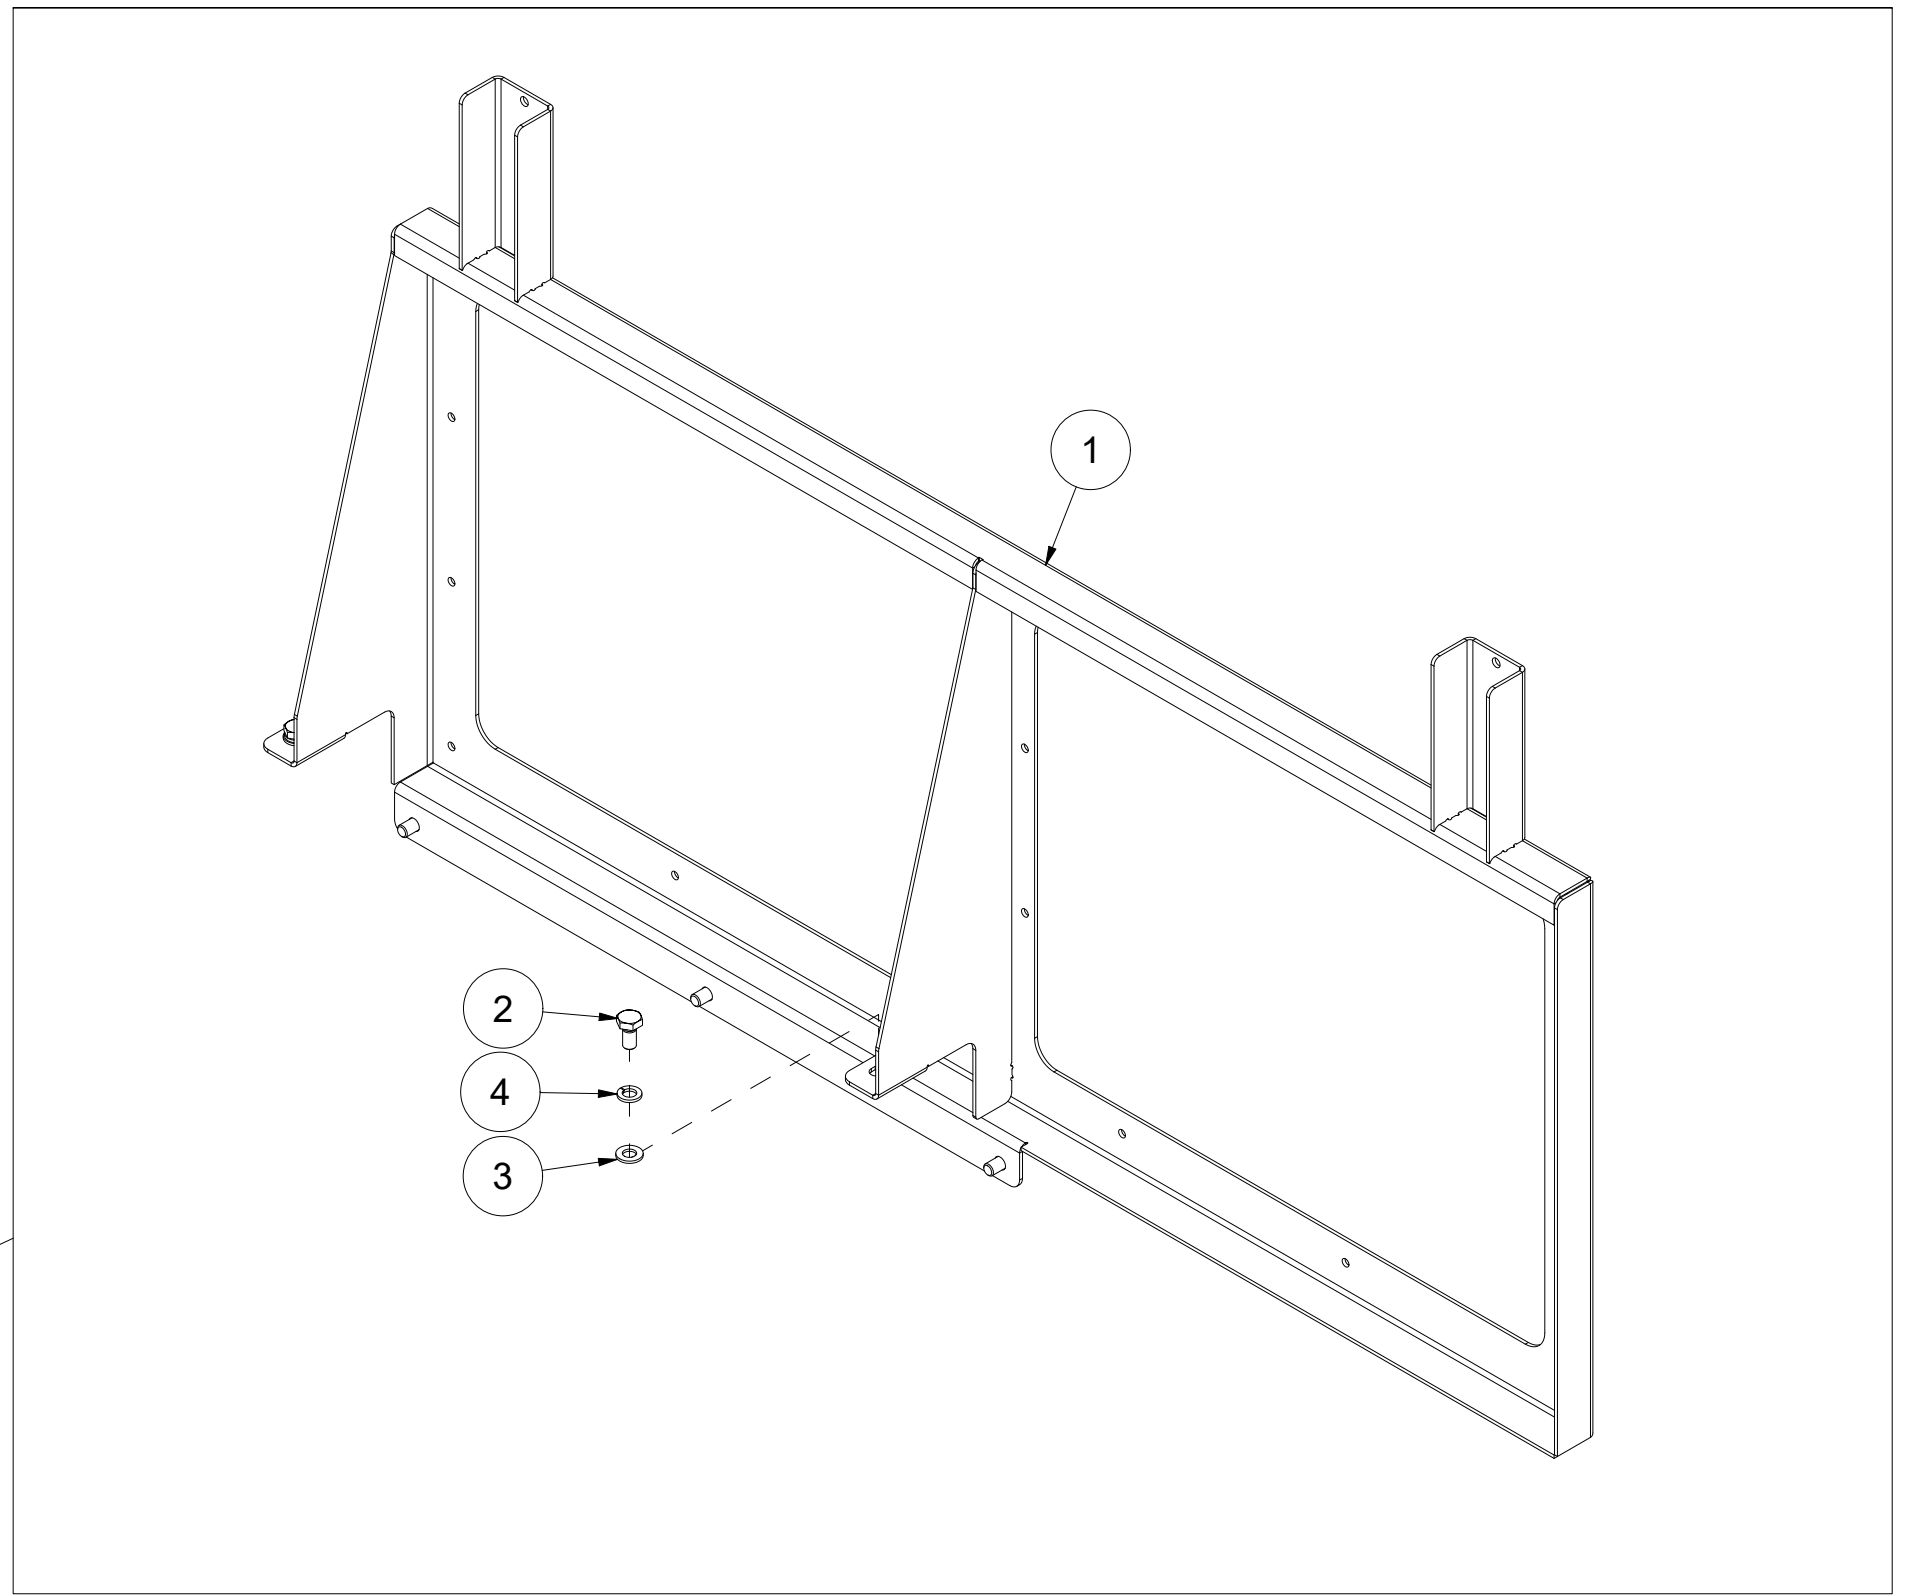

014 Sign mounting to the tractor attachment BPA220

Pos	Qty	Article no	Designation
1	1	27201073	Sign mounting to the tractor attachment
2	5	2422295	Hexagon screw M10x20 EIZn 8.8 DIN 933
3	5	2531060	Washer M10 EIZn DIN 125
4	5	2534060	Spring washer M10 EIZn DIN 127