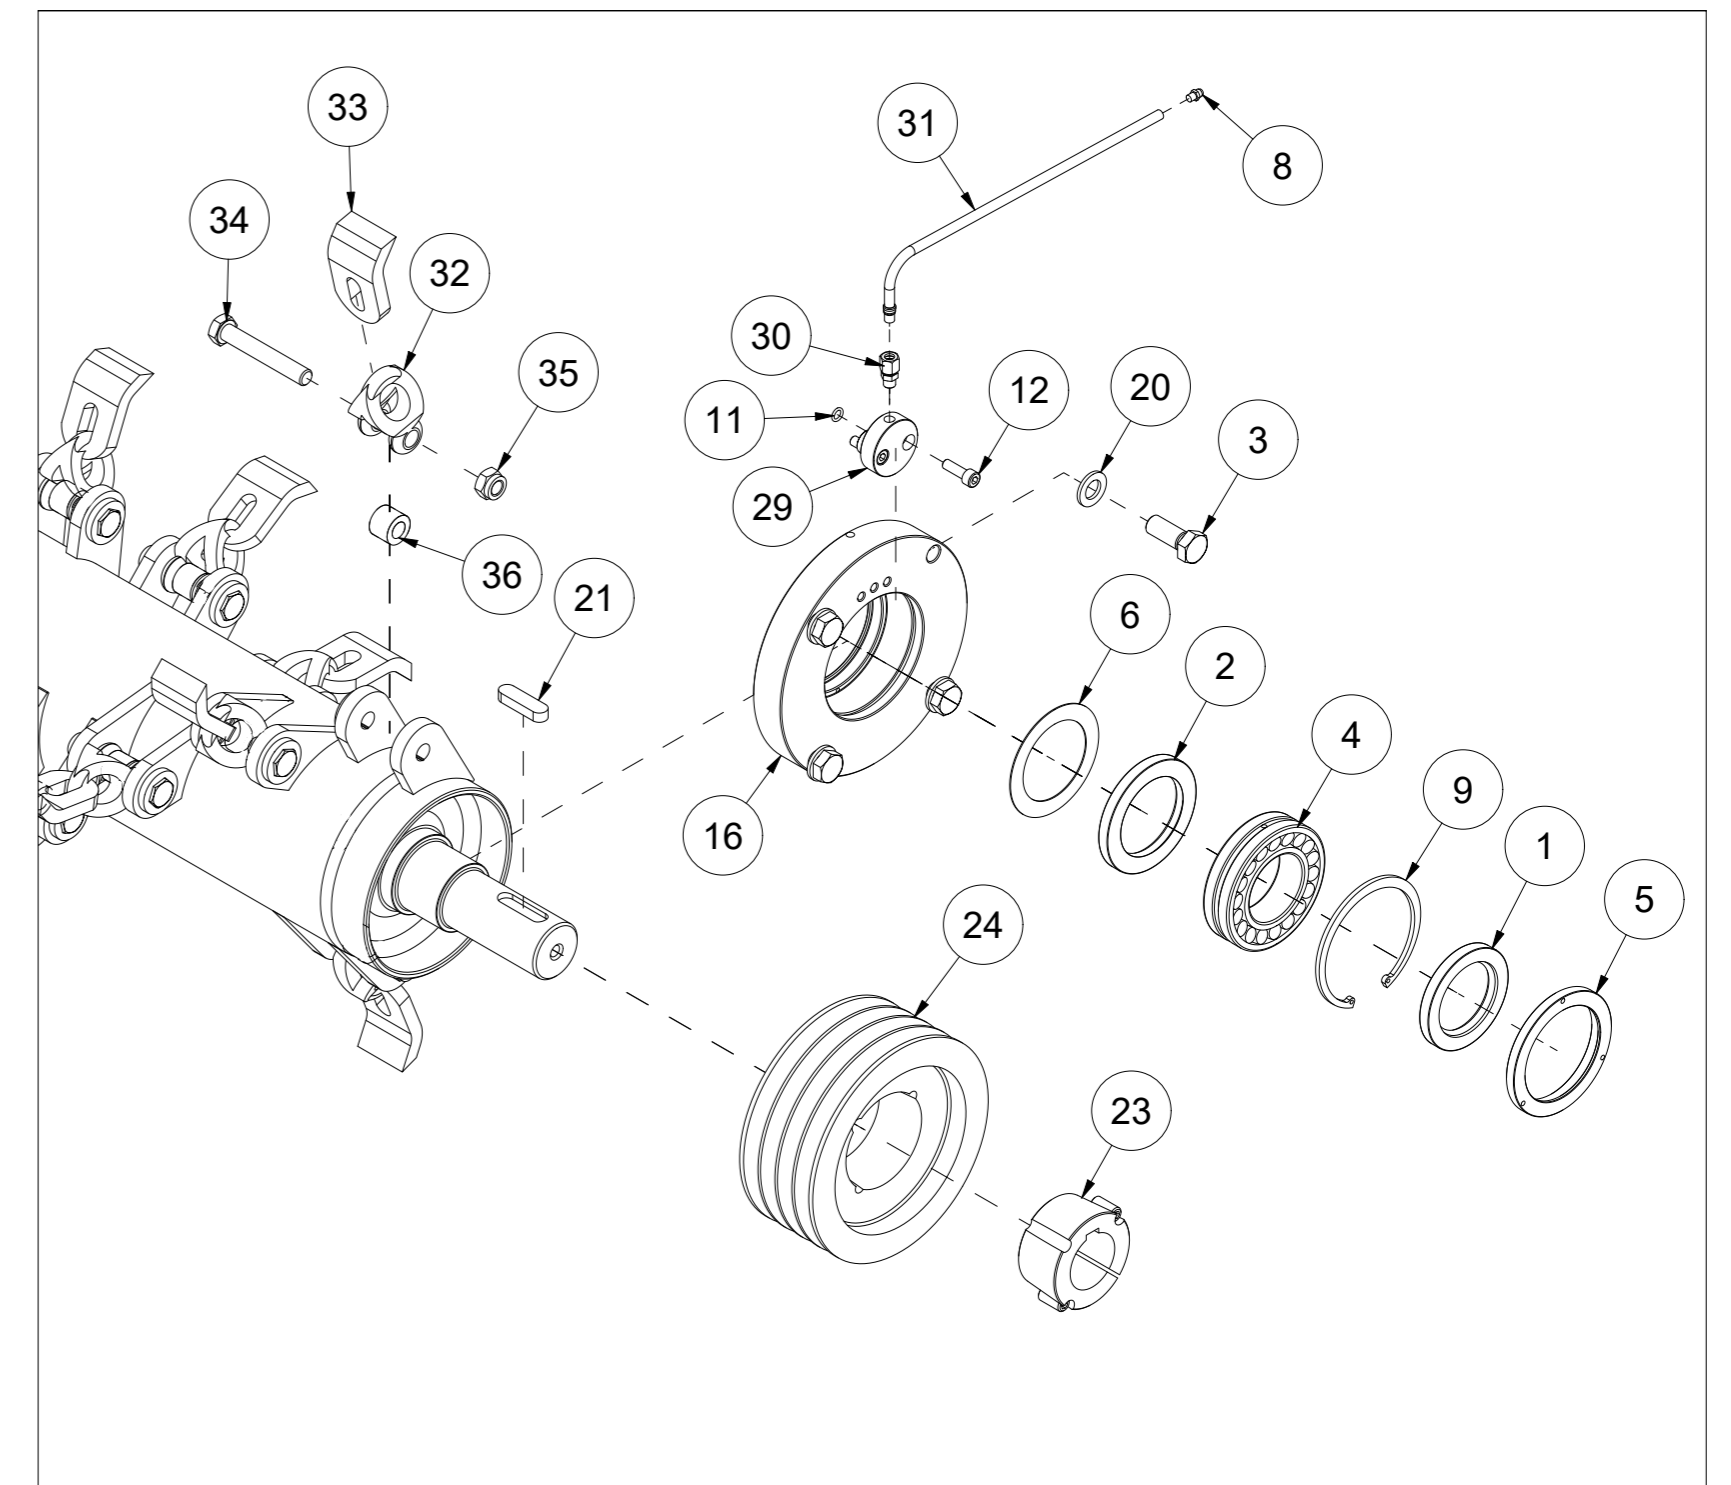

016 Rotary shackles knives BPA220

Pos	Qty	Article no	Designation
1	1	2234157	Simmer ring Ø60/90x10
2	2	2234161	Simmer ring Ø70/100x10 AS
3	4	2423489	Hexagon screw M16x40 EIZn 10.9 DIN 933
4	2	2953322	Roller bearing 22212.EAW33C3 Ø60/110x28
5	1	27121015	Ring
6	2	27101043	Holding washer
7	1	27121017	Shims rotor 3 mm
8	1	2478409	Grease nipple, Straight M6
9	2	2553310	Seeger ring I 110x4,0 DIN 472
10	1	2478407	Grease nipple, Straight M8
11	1	2233008	O-ring 8,00x2,00 NBR 70
12	2	2472315	Unbrako cylinder screw M8x25 EIZn DIN 912
13	1	27121031	Shims rotor 2 mm
14	1	27121034	Shims rotor 1 mm
15	1	27101067	Rotory shackle knife BP220
16	2	27101057	Bearing
17	1	27121070	Shims rotor 5 mm
18	1	27121069	Shims rotor 4 mm
19	4	2423491	Hexagon screw M16x45 EIZn 10.9 DIN 933
20	8	2531078	Washer M16 EIZn DIN 125
21	1	2115175	Cotter 14x9 L50 St DIN 6885A
22	1	2553160	Seeger ring A 60x2,0 DIN 471
23	1	2965317	Bushing Ø50 TL2517
24	1	2965355	Pulley 190x4 SPB 2517
25	1	27201076	Resisting rail for shackle knives
26	12	2531060	Washer M10 EIZn DIN 125
27	12	2344332	Locking screw M10x35 EIZn 8.8 DIN 603
28	12	2483610	Locking nut M10 EIZn DIN 985
29	1	27201089	Lubricating adapter attachment
30	1	2957752	Hexagon nipple BSP 1/8-GE08LLR, Nut, DPR
31	1	27201091	Lubrication tube BPA
32	44	2112218	Shackle for shackle knife
33	44	2112208	Shackle knife
34	44	2423410	Hexagon screw M14x90 EIZn 10.9 DIN 931
35	44	2483612	Locking nut M14 EIZn DIN 985
36	44		Sleeve Ø14,5/26x20