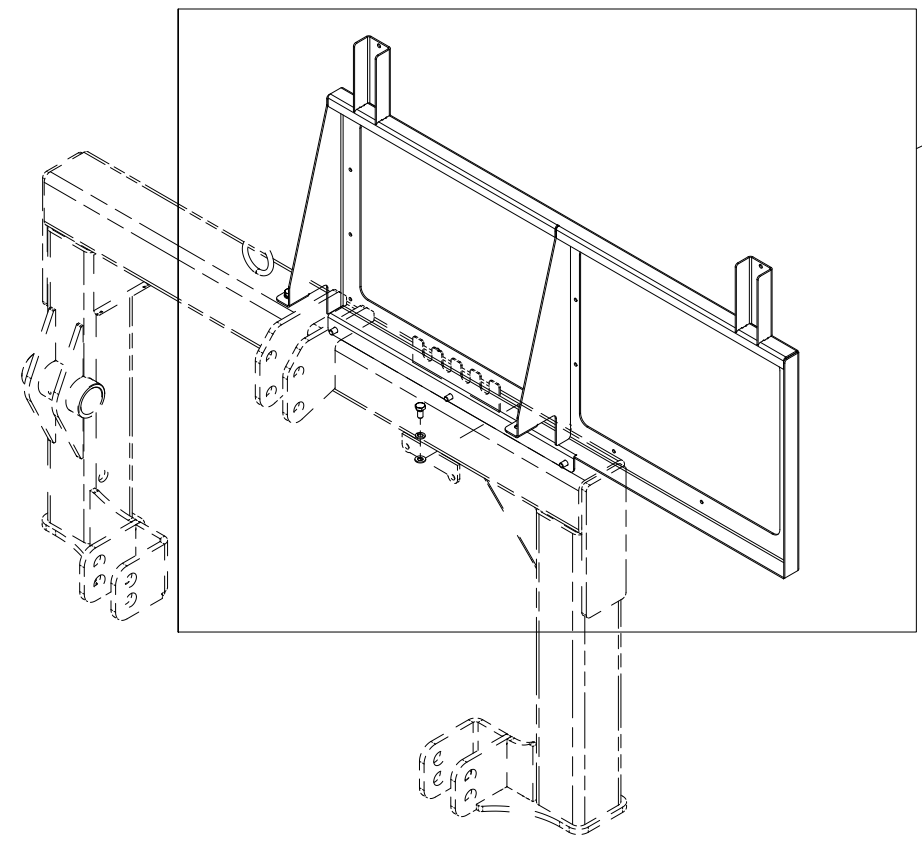

014 Sign mounting to the tractor attachment BPA220

Pos	Qty	Article no	Designation
1	1	27201073	Sign mounting to the tractor attachment
2	5	2422295	Hexagon screw M10x20 EIZn 8.8 DIN 933
3	5	2531060	Washer M10 EIZn DIN 125
4	5	2534060	Spring washer M10 EIZn DIN 127