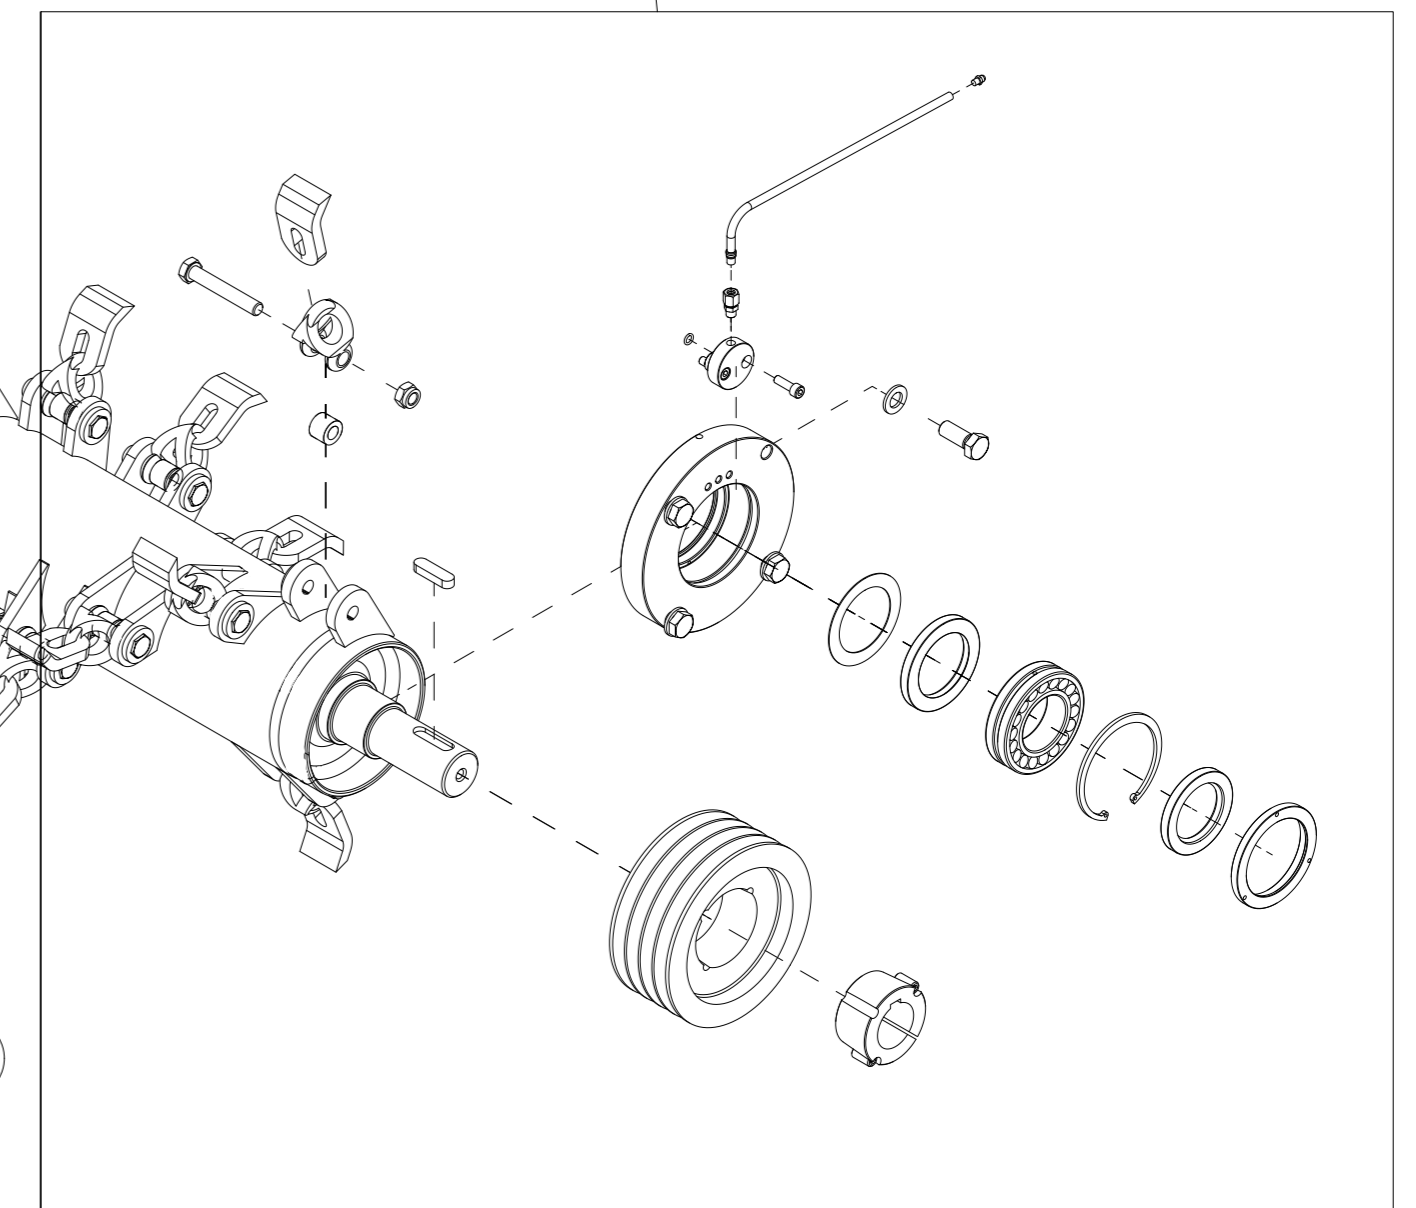

016 Rotary shackles knives BPA220

Pos	Qty	Article no	Designation
1	1	2234157	Simmer ring Ø60/90x10
2	2	2234161	Simmer ring Ø70/100x10 AS
3	4	2423489	Hexagon screw M16x40 EIZn 10.9 DIN 933
4	2	2953322	Roller bearing 22212.EAW33C3 Ø60/110x28
5	1	27121015	Ring
6	2	27101043	Holding washer
7	1	27121017	Shims rotor 3 mm
8	1	2478409	Grease nipple, Straight M6
9	2	2553310	Seeger ring I 110x4,0 DIN 472
10	1	2478407	Grease nipple, Straight M8
11	1	2233008	O-ring 8,00x2,00 NBR 70
12	2	2472315	Unbrako cylinder screw M8x25 EIZn DIN 912
13	1	27121031	Shims rotor 2 mm
14	1	27121034	Shims rotor 1 mm
15	1	27101067	Rotory shackle knife BP220
16	2	27101057	Bearing
17	1	27121070	Shims rotor 5 mm
18	1	27121069	Shims rotor 4 mm
19	4	2423491	Hexagon screw M16x45 EIZn 10.9 DIN 933
20	8	2531078	Washer M16 EIZn DIN 125
21	1	2115175	Cotter 14x9 L50 St DIN 6885A
22	1	2553160	Seeger ring A 60x2,0 DIN 471
23	1	2965317	Bushing Ø50 TL2517
24	1	2965355	Pulley 190x4 SPB 2517
25	1	27201076	Resisting rail for shackle knives
26	12	2531060	Washer M10 EIZn DIN 125
27	12	2344332	Locking screw M10x35 EIZn 8.8 DIN 603
28	12	2483610	Locking nut M10 EIZn DIN 985
29	1	27201089	Lubricating adapter attachment
30	1	2957752	Hexagon nipple BSP 1/8-GE08LLR, Nut, DPR
31	1	27201091	Lubrication tube BPA
32	44	2112218	Shackle for shackle knife
33	44	2112208	Shackle knife
34	44	2423410	Hexagon screw M14x90 EIZn 10.9 DIN 931
35	44	2483612	Locking nut M14 EIZn DIN 985
36	44		Sleeve Ø14,5/26x20