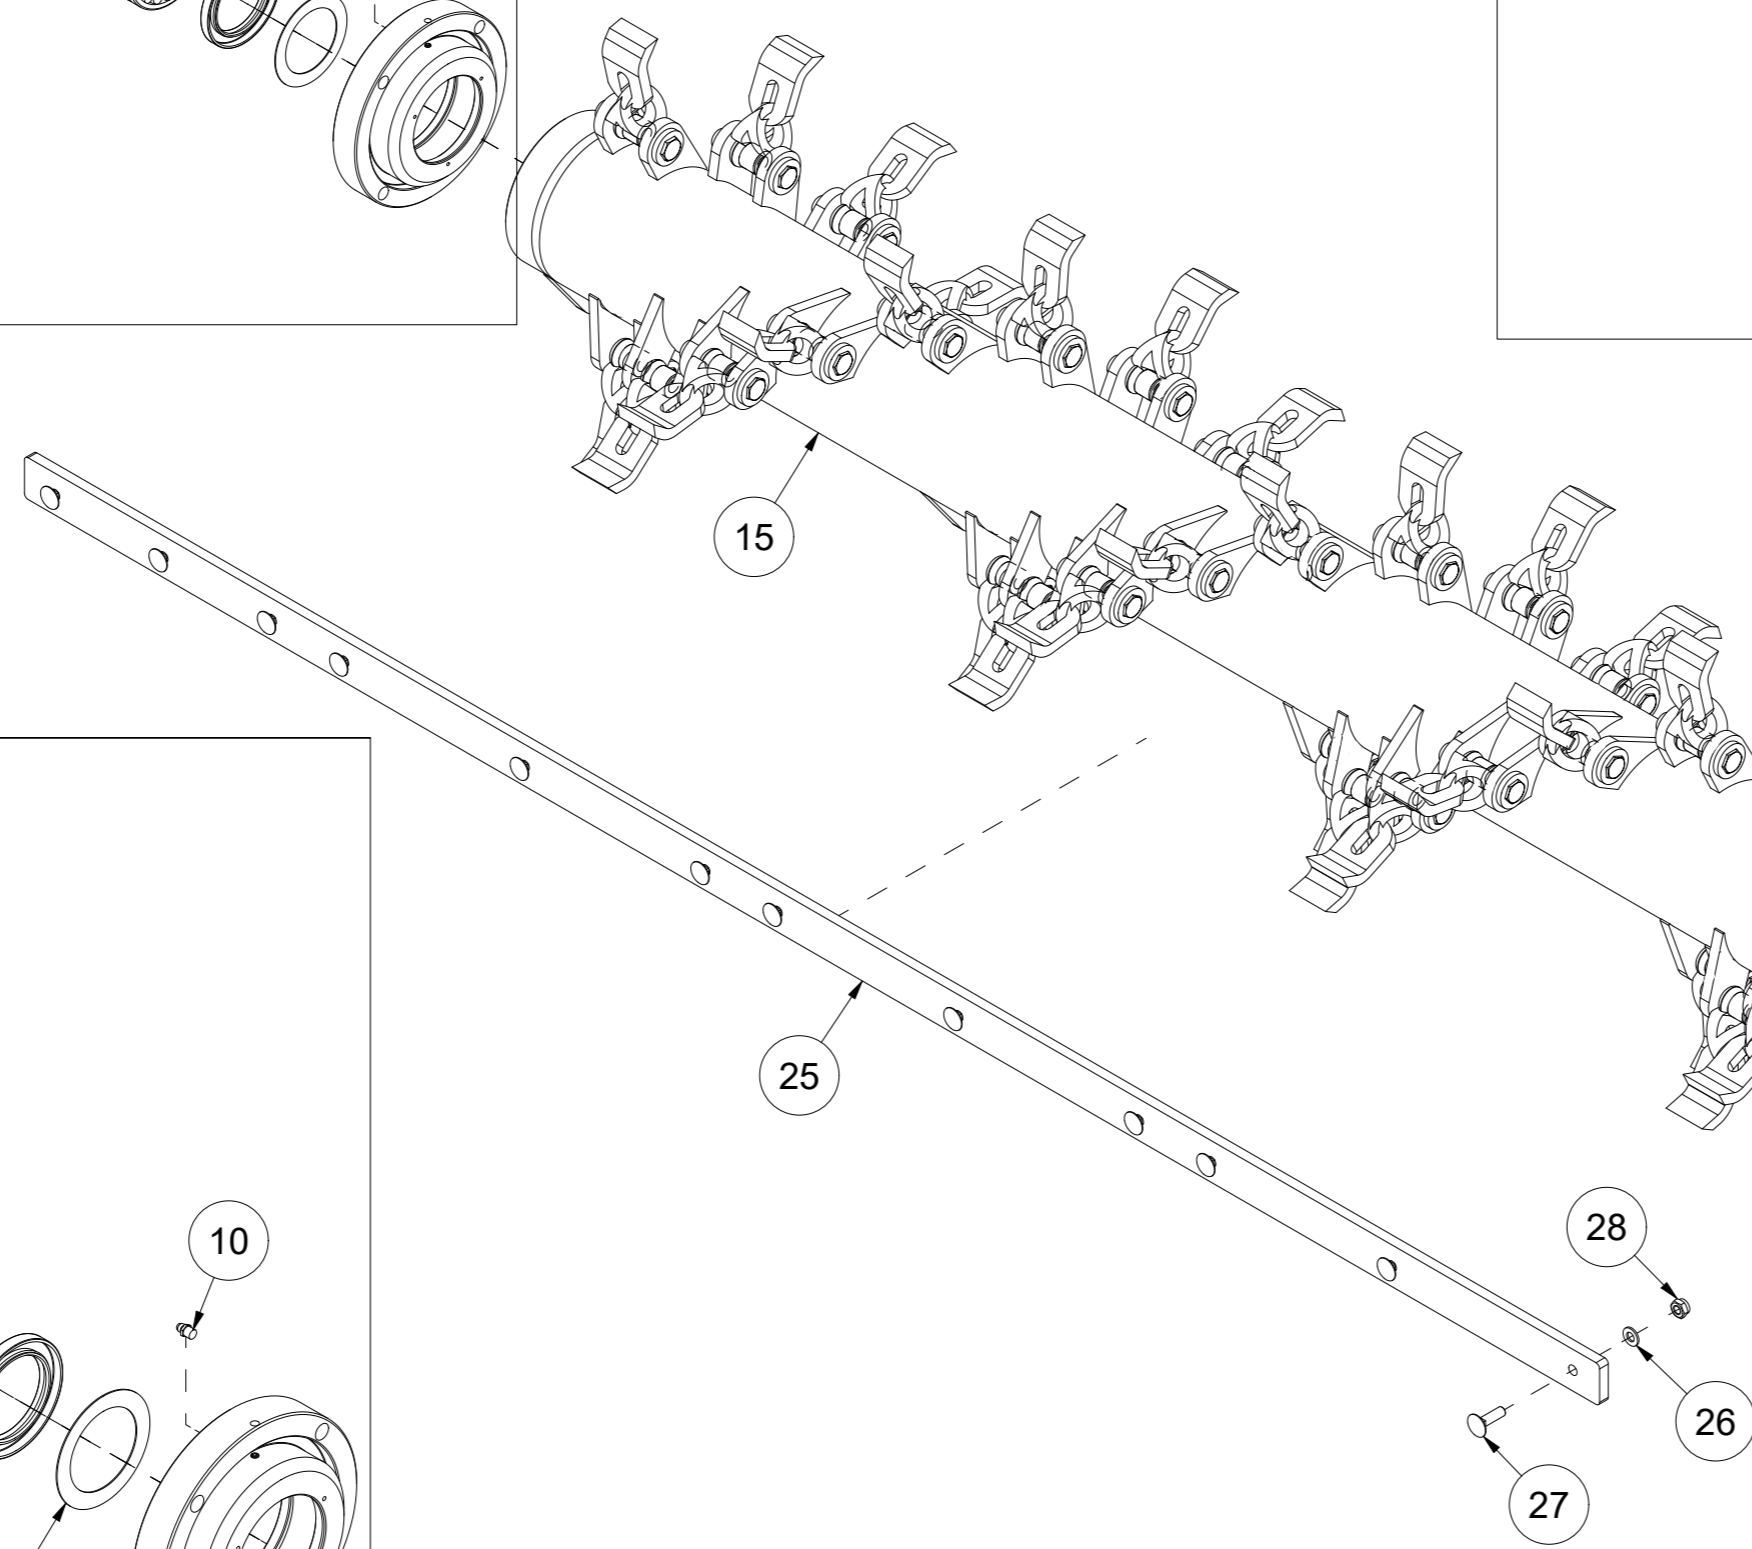

016 Rotary shackles knives BPA220

Pos	Qty	Article no	Designation
1	1	2234157	Simmer ring Ø60/90x10
2	2	2234161	Simmer ring Ø70/100x10 AS
3	4	2423489	Hexagon screw M16x40 EIZn 10.9 DIN 933
4	2	2953322	Roller bearing 22212.EAW33C3 Ø60/110x28
5	1	27121015	Ring
6	2	27101043	Holding washer
7	1	27121017	Shims rotor 3 mm
8	1	2478409	Grease nipple, Straight M6
9	2	2553310	Seeger ring I 110x4,0 DIN 472
10	1	2478407	Grease nipple, Straight M8
11	1	2233008	O-ring 8,00x2,00 NBR 70
12	2	2472315	Unbrako cylinder screw M8x25 EIZn DIN 912
13	1	27121031	Shims rotor 2 mm
14	1	27121034	Shims rotor 1 mm
15	1	27101067	Rotory shackle knife BP220
16	2	27101057	Bearing
17	1	27121070	Shims rotor 5 mm
18	1	27121069	Shims rotor 4 mm
19	4	2423491	Hexagon screw M16x45 EIZn 10.9 DIN 933
20	8	2531078	Washer M16 EIZn DIN 125
21	1	2115175	Cotter 14x9 L50 St DIN 6885A
22	1	2553160	Seeger ring A 60x2,0 DIN 471
23	1	2965317	Bushing Ø50 TL2517
24	1	2965355	Pulley 190x4 SPB 2517
25	1	27201076	Resisting rail for shackle knives
26	12	2531060	Washer M10 EIZn DIN 125
27	12	2344332	Locking screw M10x35 EIZn 8.8 DIN 603
28	12	2483610	Locking nut M10 EIZn DIN 985
29	1	27201089	Lubricating adapter attachment
30	1	2957752	Hexagon nipple BSP 1/8-GE08LLR, Nut, DPR
31	1	27201091	Lubrication tube BPA
32	44	2112218	Shackle for shackle knife
33	44	2112208	Shackle knife
34	44	2423410	Hexagon screw M14x90 EIZn 10.9 DIN 931
35	44	2483612	Locking nut M14 EIZn DIN 985
36	44		Sleeve Ø14,5/26x20