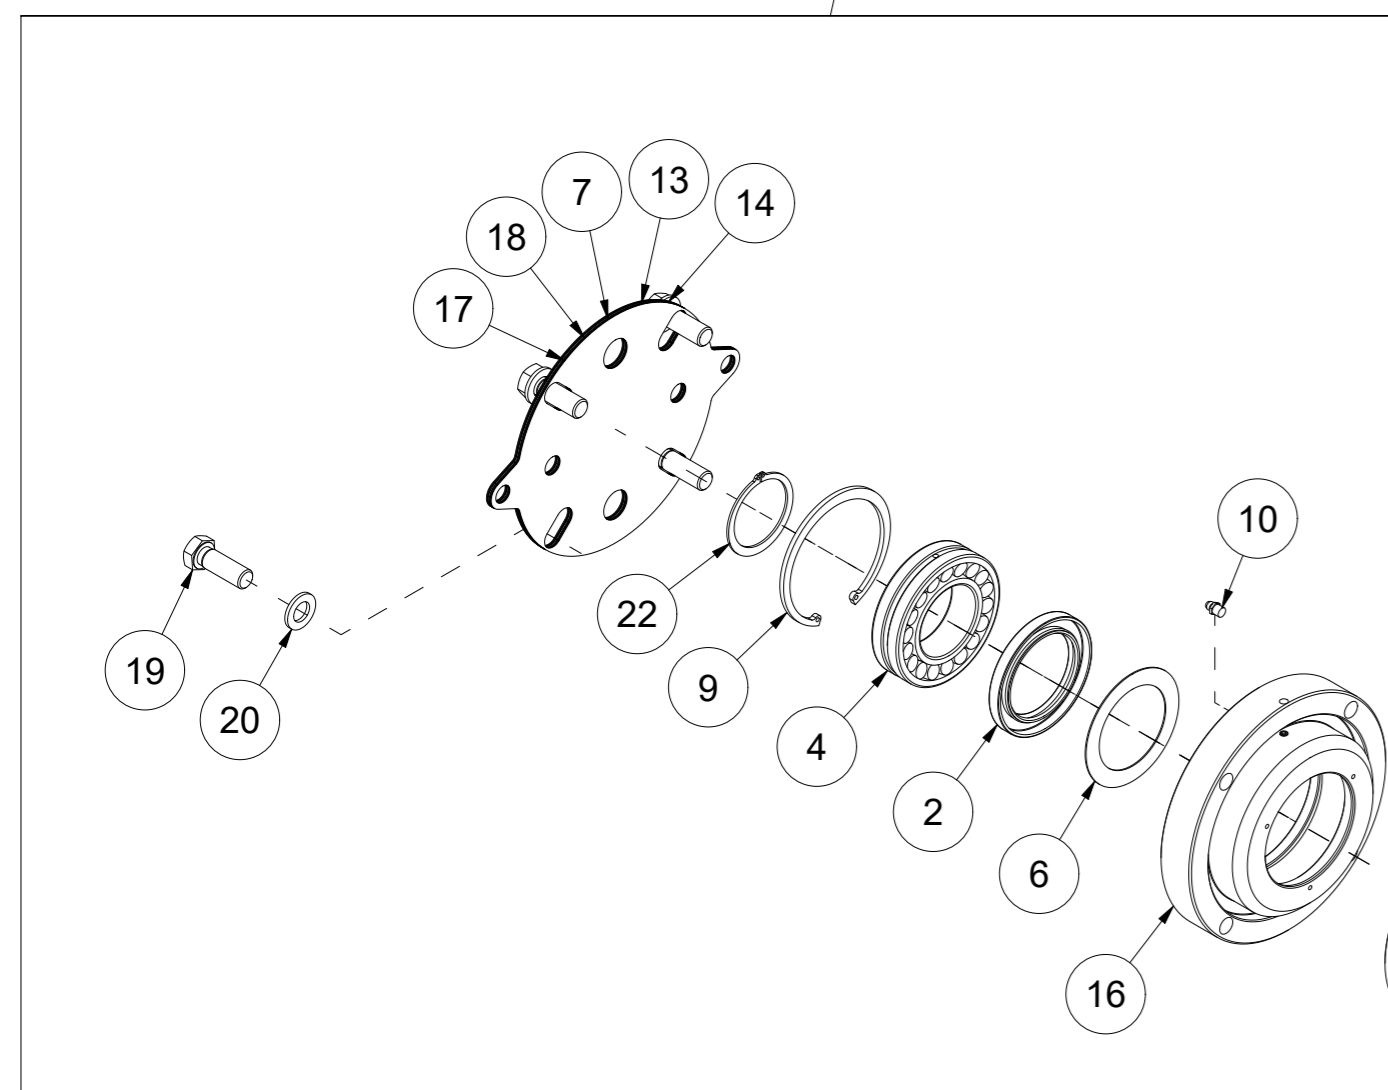

016 Rotary shackles knives BPA220

Pos	Qty	Article no	Designation
1	1	2234157	Simmer ring Ø60/90x10
2	2	2234161	Simmer ring Ø70/100x10 AS
3	4	2423489	Hexagon screw M16x40 EIZn 10.9 DIN 933
4	2	2953322	Roller bearing 22212.EAW33C3 Ø60/110x28
5	1	27121015	Ring
6	2	27101043	Holding washer
7	1	27121017	Shims rotor 3 mm
8	1	2478409	Grease nipple, Straight M6
9	2	2553310	Seeger ring I 110x4,0 DIN 472
10	1	2478407	Grease nipple, Straight M8
11	1	2233008	O-ring 8,00x2,00 NBR 70
12	2	2472315	Unbrako cylinder screw M8x25 EIZn DIN 912
13	1	27121031	Shims rotor 2 mm
14	1	27121034	Shims rotor 1 mm
15	1	27101067	Rotory shackle knife BP220
16	2	27101057	Bearing
17	1	27121070	Shims rotor 5 mm
18	1	27121069	Shims rotor 4 mm
19	4	2423491	Hexagon screw M16x45 EIZn 10.9 DIN 933
20	8	2531078	Washer M16 EIZn DIN 125
21	1	2115175	Cotter 14x9 L50 St DIN 6885A
22	1	2553160	Seeger ring A 60x2,0 DIN 471
23	1	2965317	Bushing Ø50 TL2517
24	1	2965355	Pulley 190x4 SPB 2517
25	1	27201076	Resisting rail for shackle knives
26	12	2531060	Washer M10 EIZn DIN 125
27	12	2344332	Locking screw M10x35 EIZn 8.8 DIN 603
28	12	2483610	Locking nut M10 EIZn DIN 985
29	1	27201089	Lubricating adapter attachment
30	1	2957752	Hexagon nipple BSP 1/8-GE08LLR, Nut, DPR
31	1	27201091	Lubrication tube BPA
32	44	2112218	Shackle for shackle knife
33	44	2112208	Shackle knife
34	44	2423410	Hexagon screw M14x90 EIZn 10.9 DIN 931
35	44	2483612	Locking nut M14 EIZn DIN 985
36	44		Sleeve Ø14,5/26x20